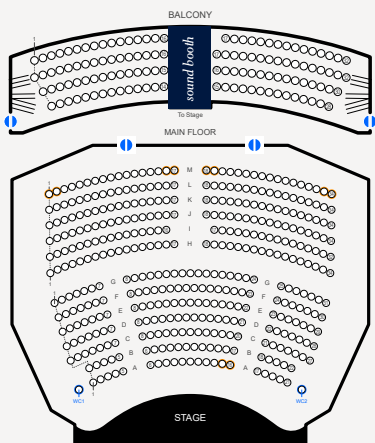

2026

SCHEDULE

Through November 5

OhioStarTheater.com is the **ONLY** authorized seller of tickets for our theater.

855.344.7547

Choose Your Seats

Choose your seats when you book on OhioStarTheater.com

-  Main Floor
-  *Accessible Seating
-  Removable Seating
-  Exit