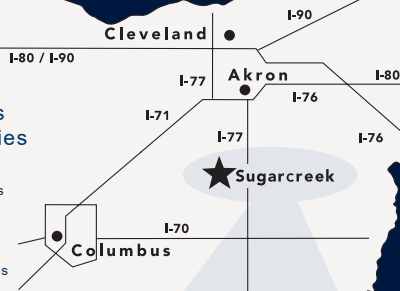

Musical Two Shows

Concert & Events

Musical Matinee

Musical Evening

DECEMBER

| SUNDAY | MONDAY | TUESDAY | WEDNESDAY | THURSDAY | FRIDAY | SATURDAY |
|--------|--------|---|--|---|---|---|
| | | 1 1pm A Christmas Carol, The New Musical | 2 1pm A Christmas Carol, The New Musical | 3 1pm A Christmas Carol, The New Musical | 4 7pm A Christmas Carol, The New Musical | 5 1pm & 7pm A Christmas Carol, The New Musical |
| 6 | 7 | 8 1pm A Christmas Carol, The New Musical | 9 1pm A Christmas Carol, The New Musical | 10 1pm A Christmas Carol, The New Musical | 11 7pm A Christmas Carol, The New Musical | 12 1pm & 7pm A Christmas Carol, The New Musical |
| 13 | 14 | 15 1pm & 7pm A Christmas Carol, The New Musical | 16 | 17 7pm Jimmy Fortune Christmas | 18 1pm & 7pm The Prophecy Show | 19 7pm Dailey & Vincent |
| 20 | 21 | 22 | 23 | 24 | 25 <i>Closed for Holiday</i> | 26 |
| 27 | 28 | 29 | 30 | | | |

Directions to Ohio Star

1387 Old Route 39, Sugarcreek, Ohio 44681
Box Office & Group Sales – 855-344-7547

Convenient access from these major cities

Cleveland, OH
87 miles, 1 hour 36 minutes
Akron, OH
51 miles, 1 hour
Columbus, OH
103 miles, 1 hour 54 minutes
Pittsburgh, PA
104 miles, 1 hour 51 minutes
Parkersburg, WV
104 miles, 1 hour 38 minutes